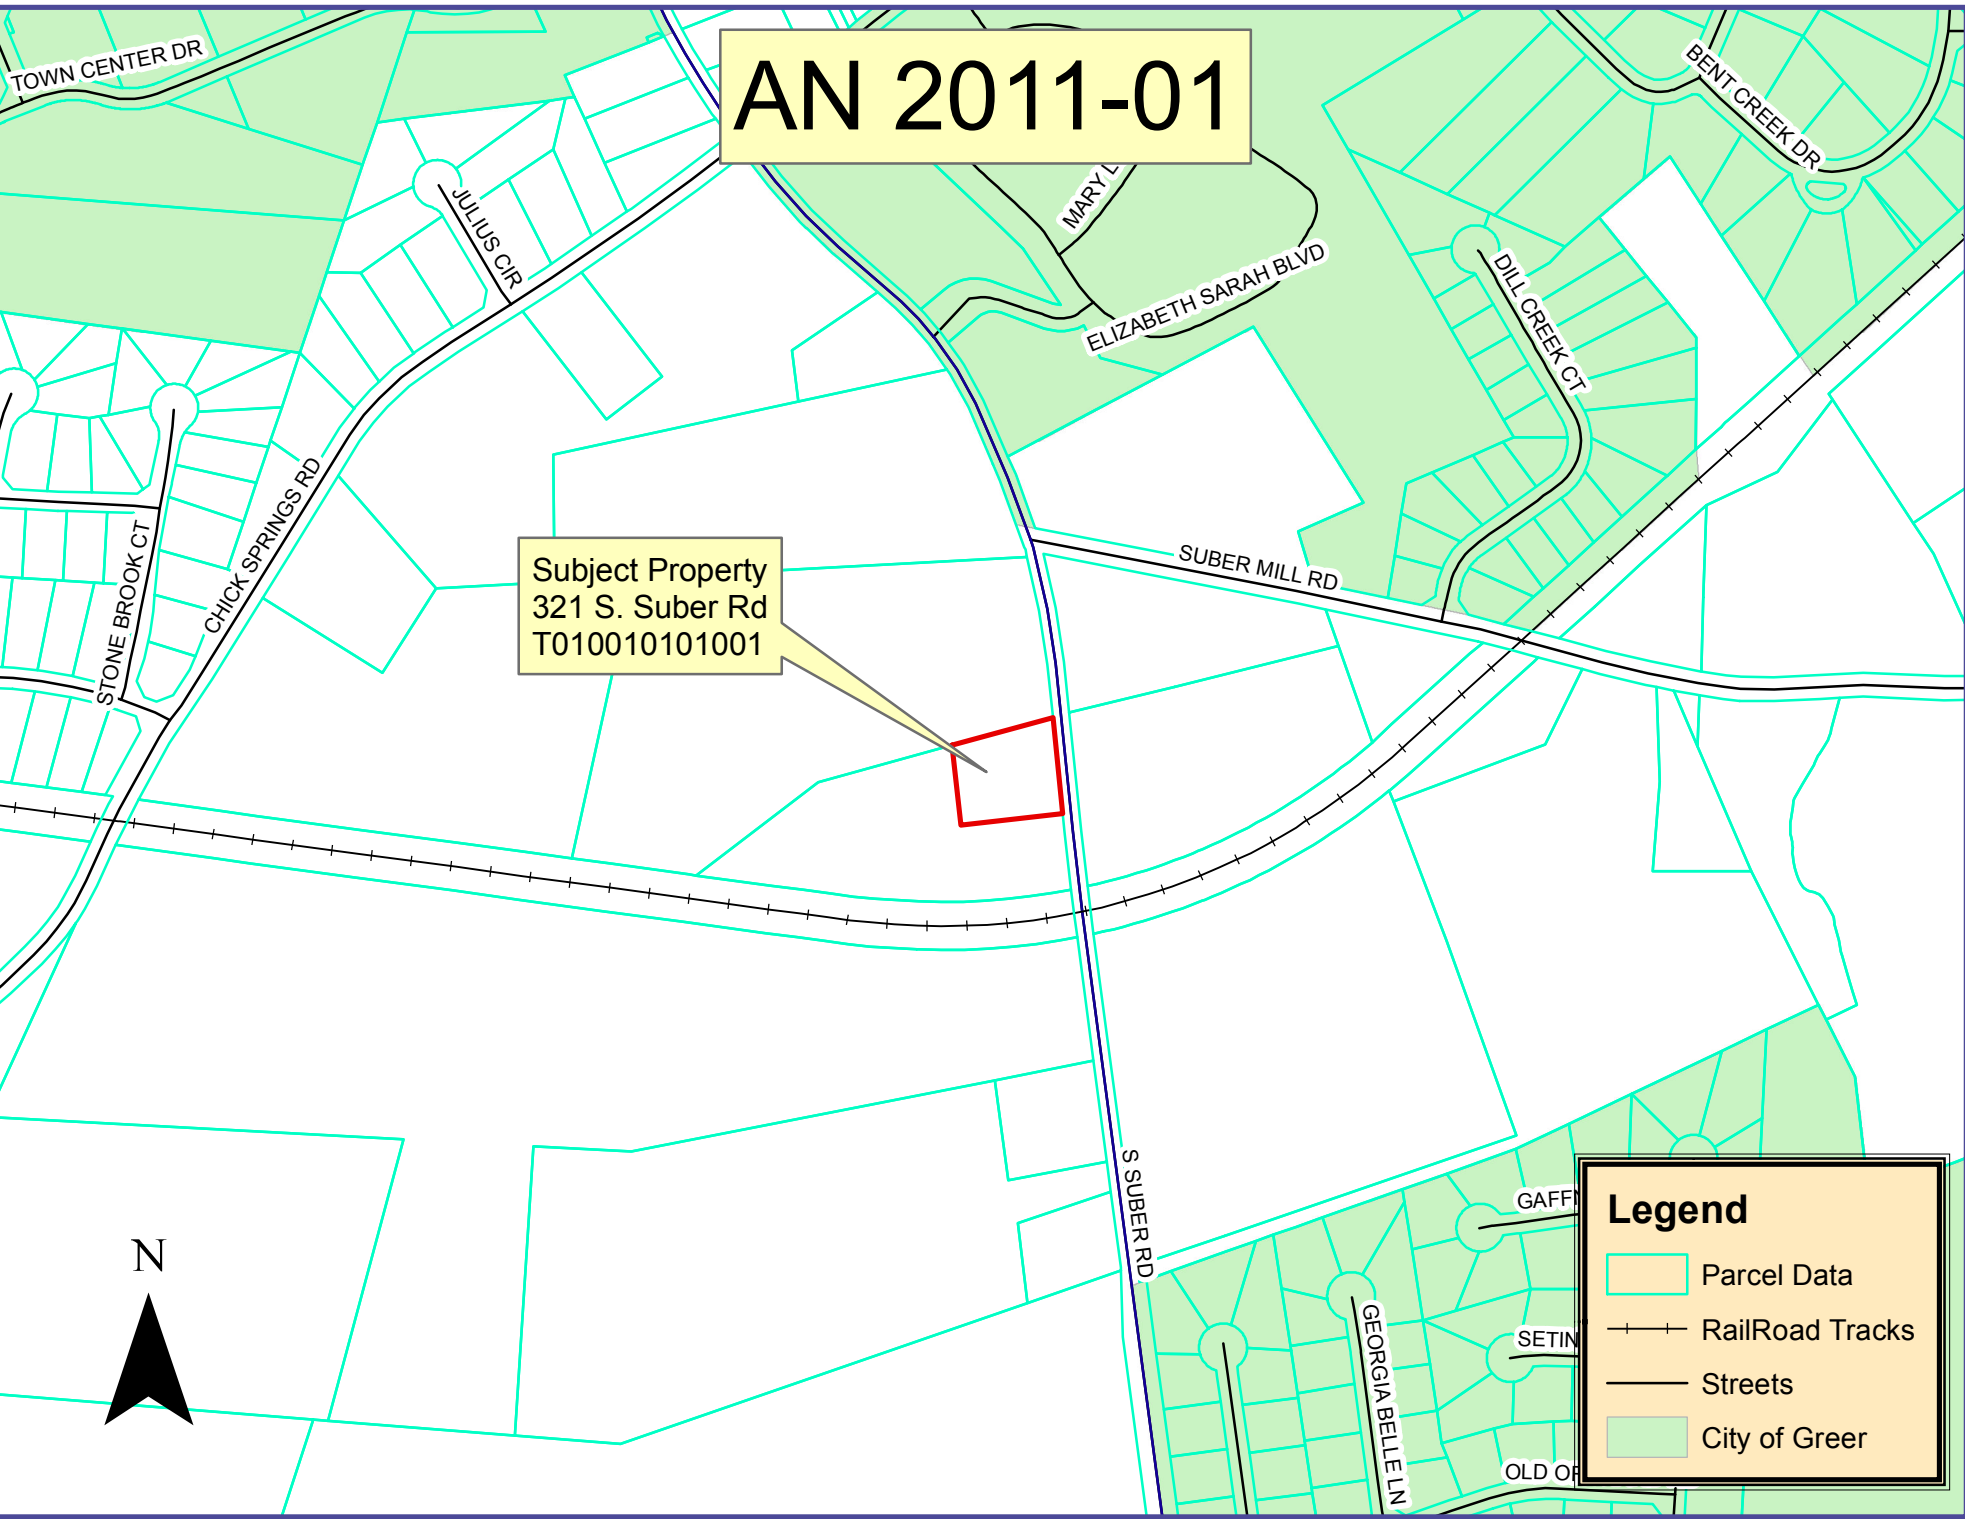

AN 2011-01

Subject Property
321 S. Suber Rd
T010010101001

Legend

- Parcel Data
- RailRoad Tracks
- Streets
- City of Greer