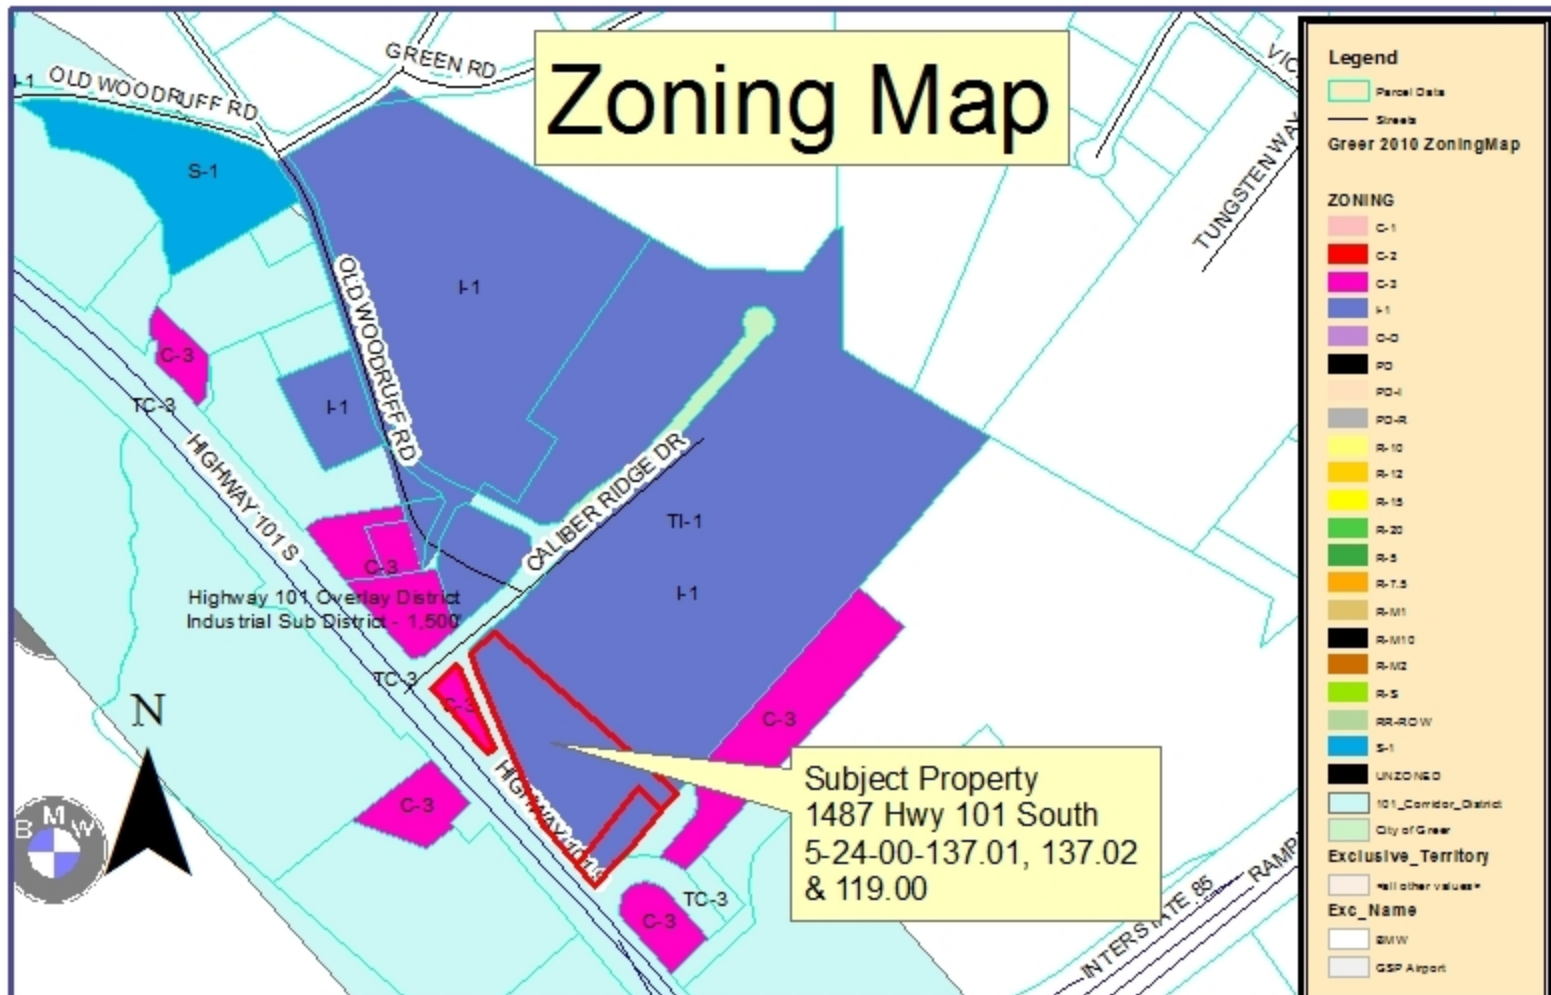

Zoning Map

Legend
Parcel Data
Streets
Greer 2010 ZoningMap

- ZONING**
- C-1
 - C-2
 - C-3
 - I-1
 - I-2
 - PD
 - PD-1
 - PD-4
 - PD-6
 - R-10
 - R-12
 - R-15
 - R-20
 - R-3
 - R-7.5
 - RR-11
 - RR-11.0
 - RR-12
 - RR-5
 - RR-ROW
 - S-1
 - UNZONED
 - 101_Corridor_District
 - City of Greer
 - Exclusive_Territory
 - All other values*
 - Exc_Name
 - BMW
 - GSP Airport