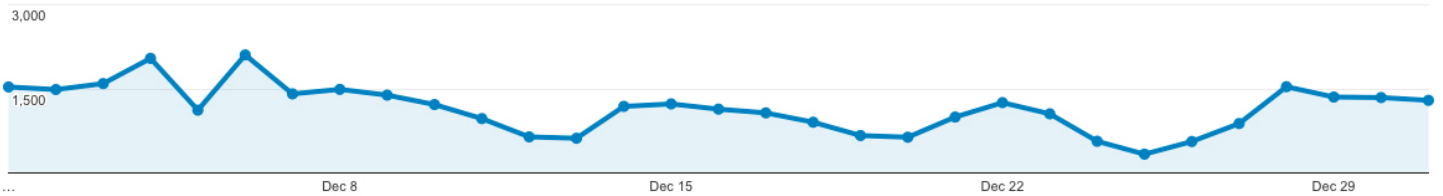

Daily sessions at www.cityofgreer.org

December 1-31, 2015

Visitors to www.cityofgreer.org

Total Sessions: 13,667 from 58 countries
New Visitors: 8,468 (62.0 %)
Returning Visitors: 5,199 (38.0 %)

Traffic Sources

Search Engines 70.8 %
Direct Traffic: 17.7 %
Referral/Social: 11.5 %

Retention

Monthly Page Views: 35,669
Avg Pages per Session: 2.61
Average Time per Session: 1 minute, 44 seconds

Most Viewed Pages

1. Home
2. Christmas Events
3. Job Openings
4. Police Department
5. Events Center
6. Quick Links
7. Rental Facilities
8. Parks and Recreation
9. Building & Development Standards
10. Debris Collection

Mobile Site Statistics

Total Sessions: 1,228 from 10 countries
Monthly Page Views: 5,315
Call Clicks: 39
Map Clicks: 27