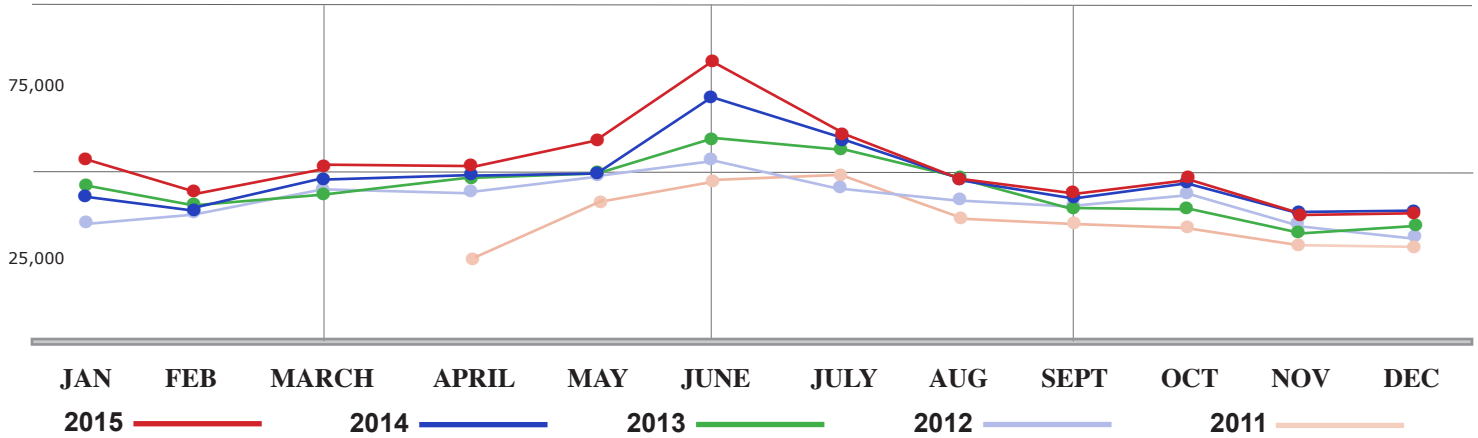

### Total Page Views by Month

### Mobile Site Statistics

Total Sessions: 1,228 from 10 countries  
 Monthly Page Views: 5,315  
 Call Clicks: 39  
 Map Clicks: 27