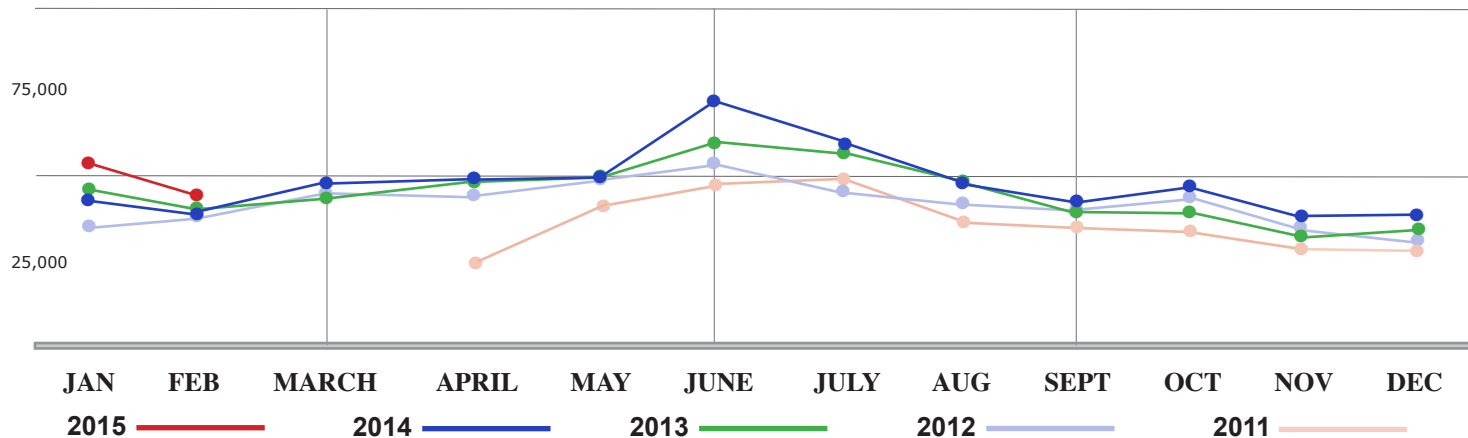

City of Greer Website

February 2015 Monthly Report

Total Page Views by Month

Daily sessions at www.cityofgreer.org

February 1-28, 2015

Visitors to www.cityofgreer.org

Total Sessions: 14,604 from 63 countries
 New Visitors: 8,547 (58.5 %)
 Returning Visitors: 6,057 (41.5 %)

Traffic Sources

Search Engines: 65.9 %
 Direct Traffic: 17.3 %
 Referral/Social: 16.8 %

Retention

Monthly Page Views: 44,476
 Avg Pages per Session: 3.05
 Average Time per Session: 2 minute, 22 seconds

Most Viewed Pages