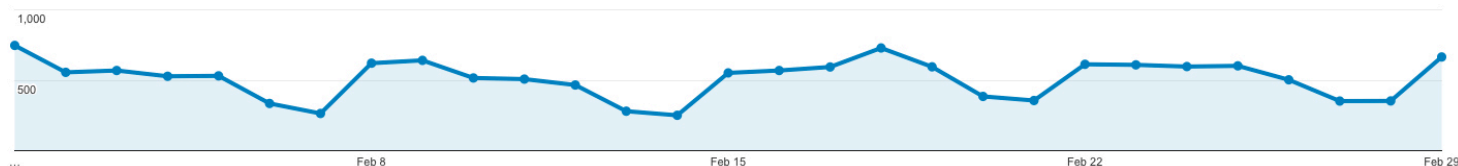

City of Greer Website

February 2016 Monthly Report

Total Page Views by Month

Daily sessions at www.cityofgreer.org

February 1-29, 2016

Visitors to www.cityofgreer.org

Total Sessions: 14,887 from 47 countries
 New Visitors: 9,009 (60.5 %)
 Returning Visitors: 5,878 (39.5 %)

Traffic Sources

Search Engines 69.3 %
 Direct Traffic: 17.0 %
 Referral/Social: 13.7 %

Retention

Monthly Page Views: 40,631
 Avg Pages per Session: 2.73
 Average Time per Session: 2 minute, 7 seconds

Most Viewed Pages

1. Home
2. Police Department
3. Job Openings
4. Parks and Recreation
5. Events Center
6. Youth Baseball
7. Quick Links
8. Rental Facilities
9. Youth Sports
10. Municipal Court

Mobile Site Statistics

Total Sessions: 1,150 from 12 countries
 Monthly Page Views: 5,789
 Call Clicks: 17
 Map Clicks: 31