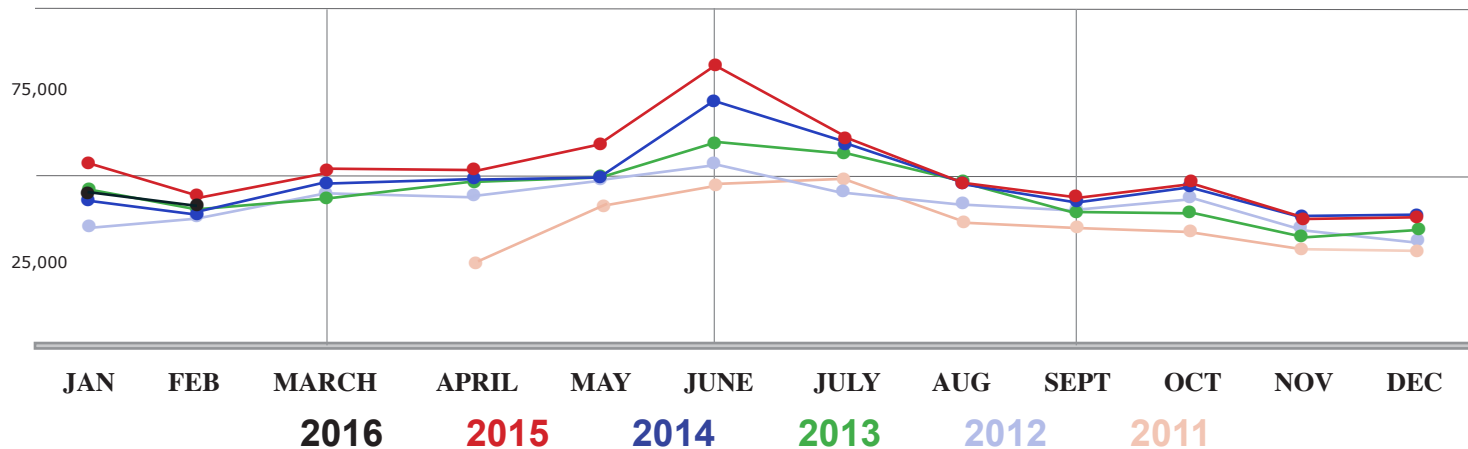

City of Greer Website

February 2016 Monthly Report

Total Page Views by Month

Daily sessions at www.cityofgreer.org

February 1-29, 2016

Visitors to www.cityofgreer.org

Total Sessions: 14,887 from 47 countries
 New Visitors: 9,009 (60.5 %)
 Returning Visitors: 5,878 (39.5 %)

Traffic Sources

Search Engines 69.3 %
 Direct Traffic: 17.0 %
 Referral/Social: 13.7 %

Retention

Monthly Page Views: 40,631
 Avg Pages per Session: 2.73
 Average Time per Session: 2 minute, 7 seconds

Most Viewed Pages