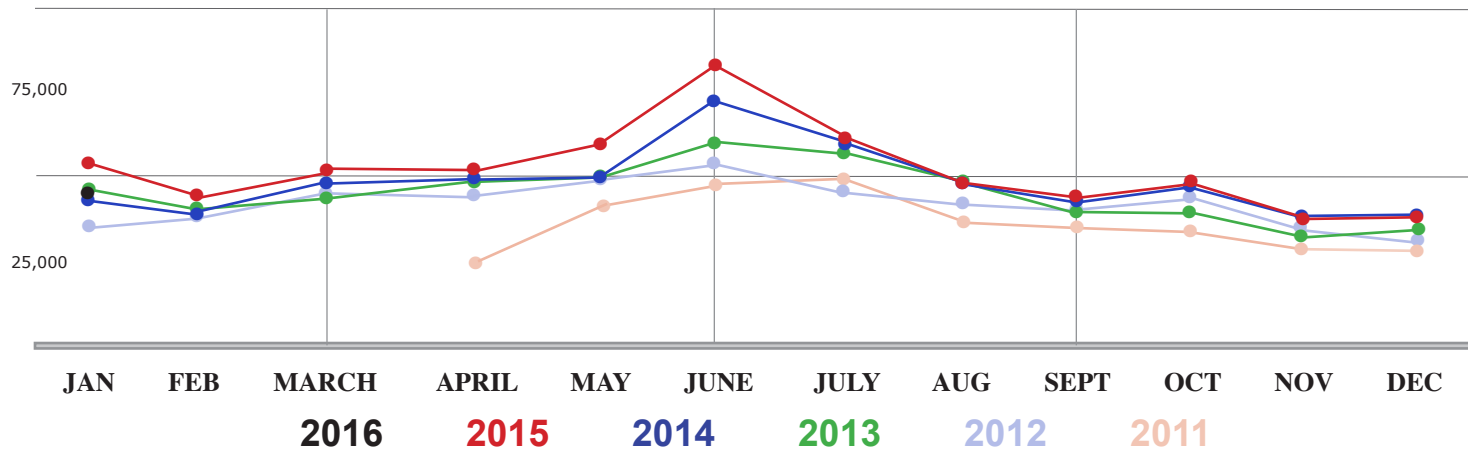

City of Greer Website

January 2016 Monthly Report

Total Page Views by Month

Daily sessions at www.cityofgreer.org

January 1-31, 2016

Visitors to www.cityofgreer.org

Total Sessions: 15,541 from 54 countries
 New Visitors: 9,356 (60.2 %)
 Returning Visitors: 6,185 (39.8 %)

Traffic Sources

Search Engines 67.8 %
 Direct Traffic: 18.1 %
 Referral/Social: 14.1 %

Retention

Monthly Page Views: 44,573
 Avg Pages per Session: 2.87
 Average Time per Session: 2 minute, 13 seconds

Most Viewed Pages