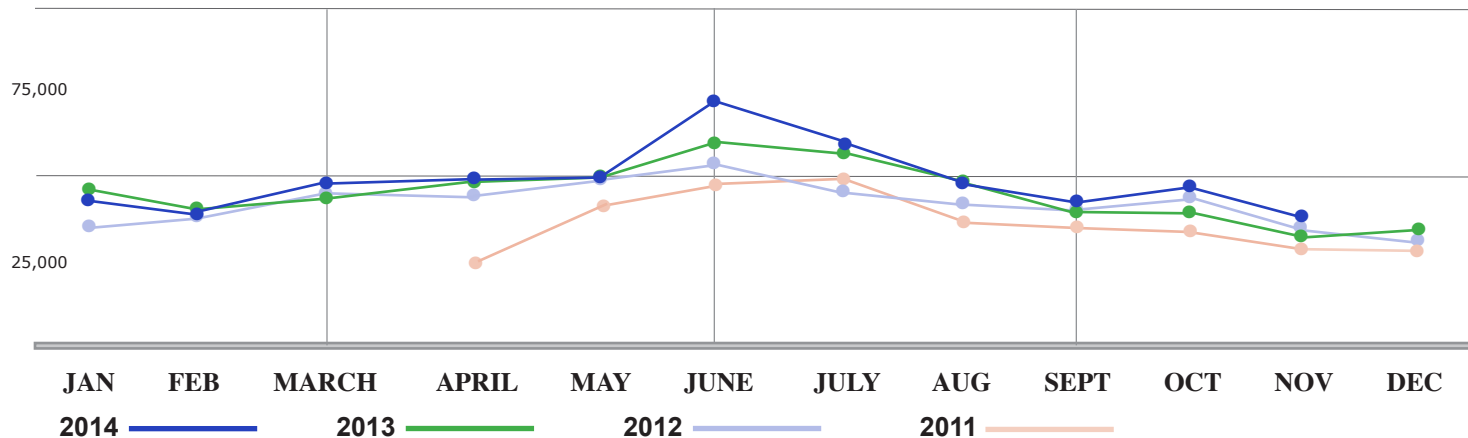

City of Greer Website

November 2014 Monthly Report

Total Page Views by Month

Daily sessions at www.cityofgreer.org

November 1-30, 2014

Visitors to www.cityofgreer.org

Total Sessions: 13,760 from 52 countries
 New Visitors: 8,311 (60.4 %)
 Returning Visitors: 5,449 (39.6 %)

Retention on the website

Monthly Page Views: 36,725
 Avg Pages per Session: 2.67
 Average Time per Session: 2 minutes, 2 seconds

Traffic sources leading to the site

Search Engines: 62.2 %
 Direct Traffic: 14.9 %
 Referral/Social: 22.9 %