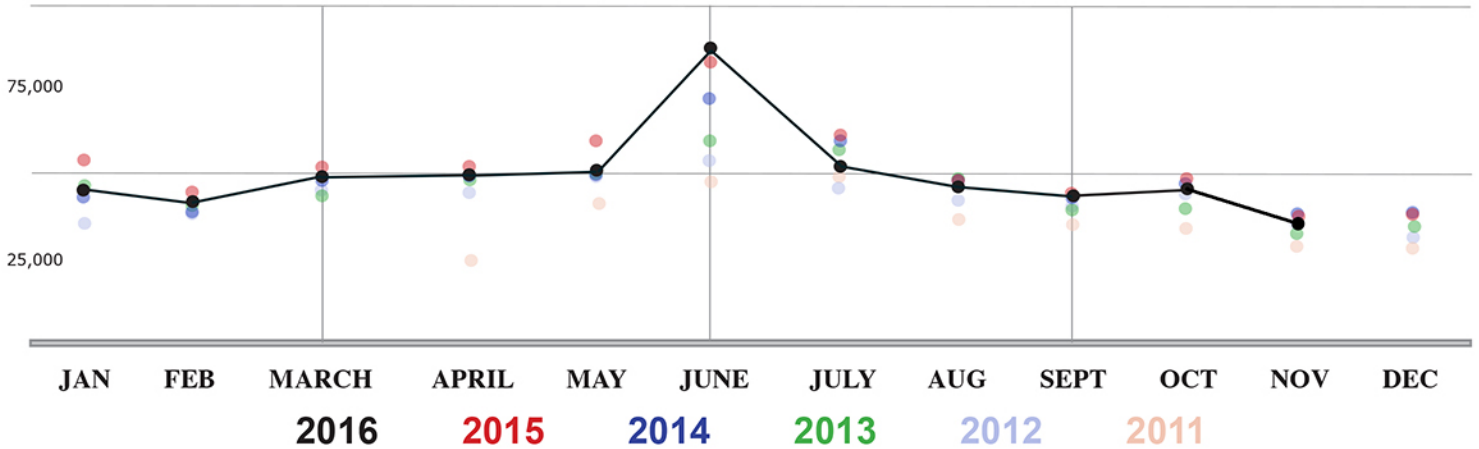

### Total Page Views by Month

### Mobile Site Statistics

Total Sessions: 1,298 from 14 countries  
 Monthly Page Views: 5,876  
 Call Clicks: 29  
 Map Clicks: 16