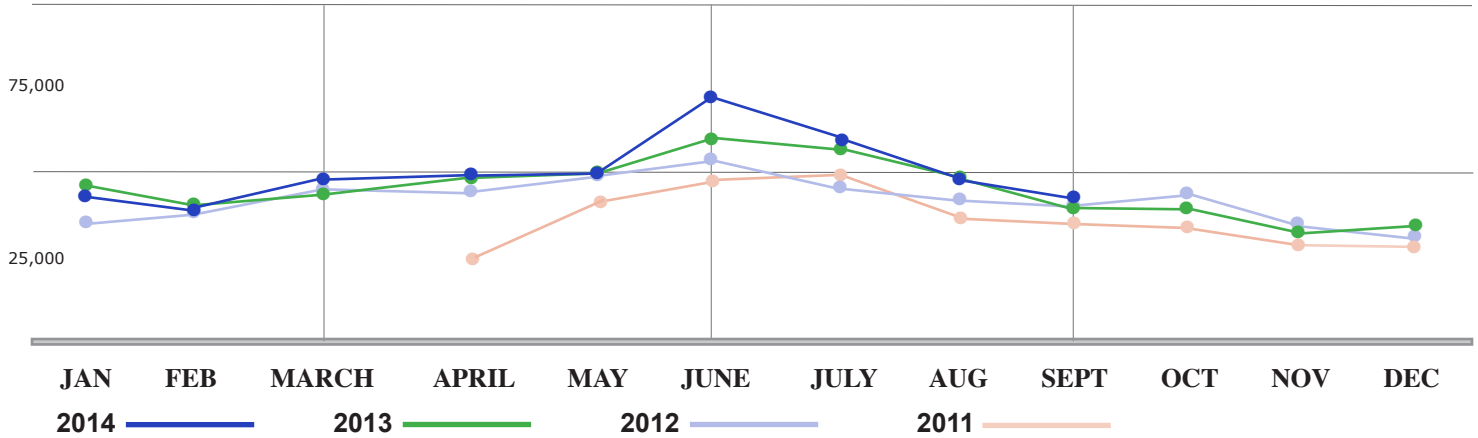

City of Greer Website

September 2014 Monthly Report

Total Page Views by Month

Daily sessions at www.cityofgreer.org

September 1-30, 2014

Visitors to www.cityofgreer.org

Total Sessions: 15,822 from 55 countries
 New Visitors: 9,491 (60.0 %)
 Returning Visitors: 6,331 (40.0 %)

Retention on the website

Monthly Page Views: 44,818
 Avg Pages per Session: 2.83
 Average Time per Session: 2 minutes, 6 seconds

Traffic sources leading to the site

Search Engines: 64.7 %
 Direct Traffic: 15.8 %
 Referral/Social: 19.5 %