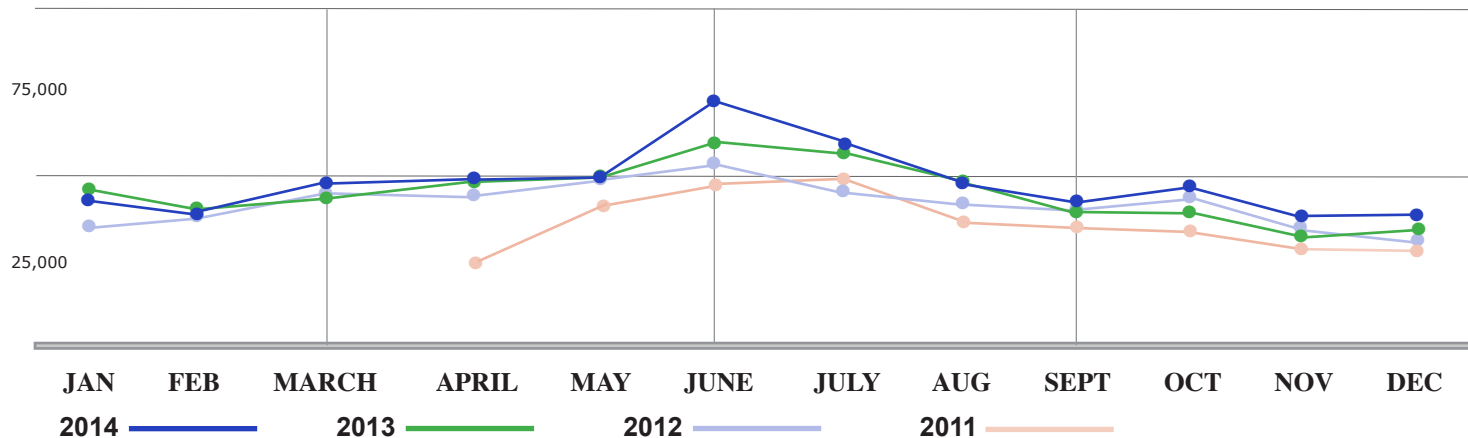

City of Greer Website

December 2014 Monthly Report

Total Page Views by Month

Daily sessions at www.cityofgreer.org

December 1-31, 2014

Visitors to www.cityofgreer.org

Total Sessions: 14,064 from 62 countries
 New Visitors: 8,702 (61.9 %)
 Returning Visitors: 5,362 (38.1 %)

Traffic Sources

Search Engines 61.4 %
 Direct Traffic: 14.9 %
 Referral/Social: 23.7 %

Retention

Monthly Page Views: 37,440
 Avg Pages per Session: 2.66
 Average Time per Session: 1 minute, 48 seconds

Most Viewed Pages

Total Sessions: 2,455 from 8 countries
 Monthly Page Views: 8,279
 Call Clicks: 32
 Map Clicks: 48