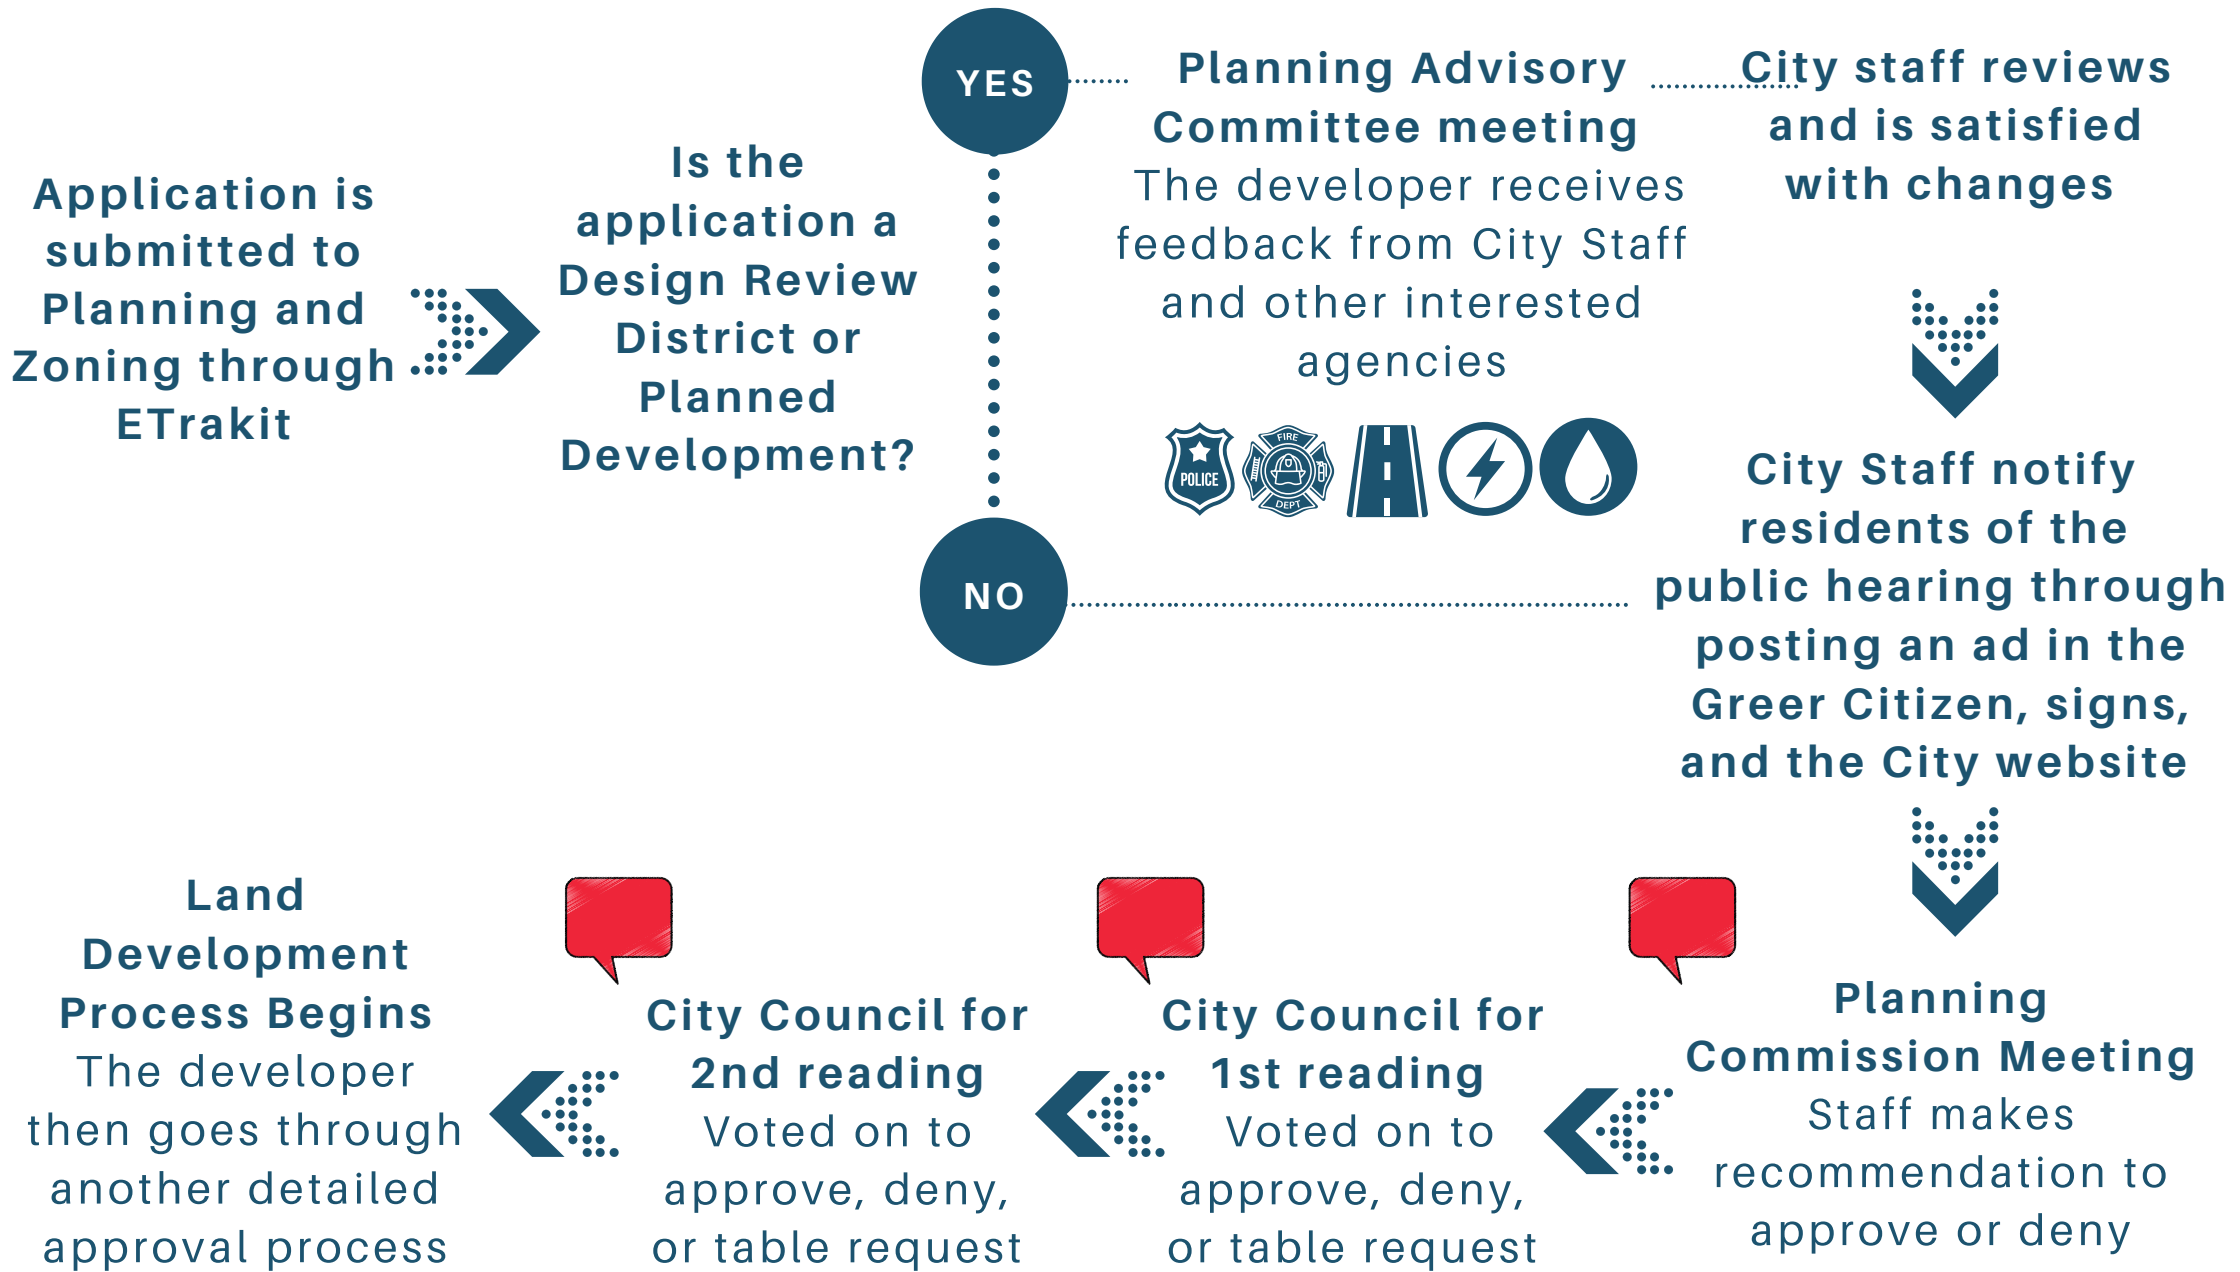

Land Rezoning Process

City of Greer

864-801-2009

pz@cityofgreer.org

This symbol indicates where the public can give input

Plus you can always reach out to Neighborhood Services to share your thoughts 864-968-7038